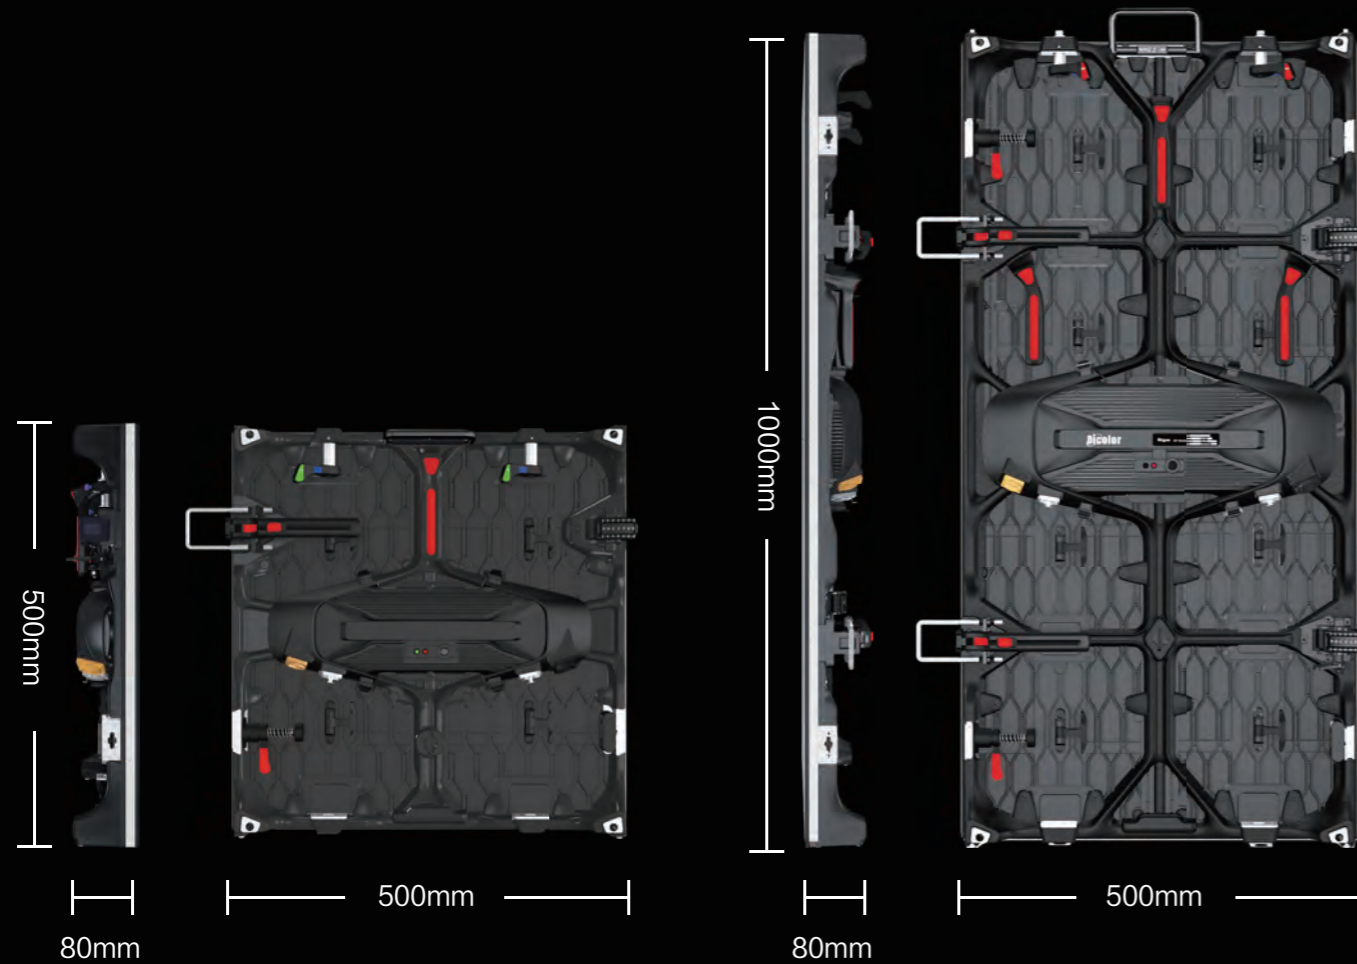

400-6645-658

04.2020

Shenzhen Dicolor Optoelectronics Co.,Ltd.

Appearance

Product specifications

Product	MA-290	MA-390	MA-480	MA-590
Pixel Pitch (mm)	2.97	3.91	4.81	5.95
Cabinet size (WxHxD/mm)	500x500x80	500x1000x80 500x500x80	500x1000x80 500x500x80	500x1000x80 500x500x80
Cabinet Resolution	168x168	128x256 128x128	104x208 104x104	84x168 84x84
Cabinet Weight (Kg)	8	13.5 / 8	13.5 / 8	13.5 / 8
Brightness (Nits)	4500	4500	5000	5000
Refresh Rate (Hz)	≥3840	≥3840	≥3840	≥3840
Gray Scale (Bit)	14	14	14	14
IP Rating (Front/Rear)	IP65/IP54	IP65/IP54	IP65/IP54	IP65/IP54
Max./Avg Power Consumption(W/m ²)	800/267	735/245	800/267	800/267
Curve	±5°	±10°	±10°	±15°

Mixed Splicing

500x500mm and 500x1000mm cabinets can be easily spliced up and down, greatly satisfy different location usage.