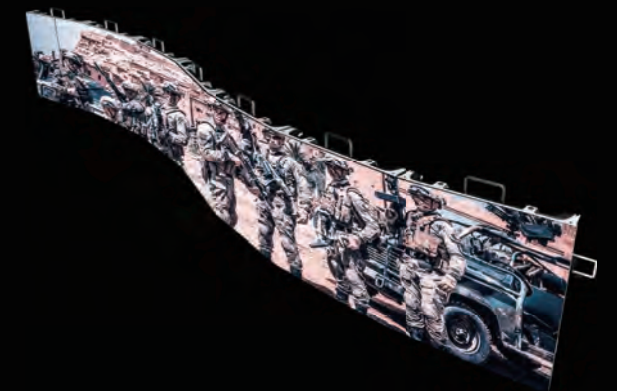

Curve Design

More options for your stage design(optional).