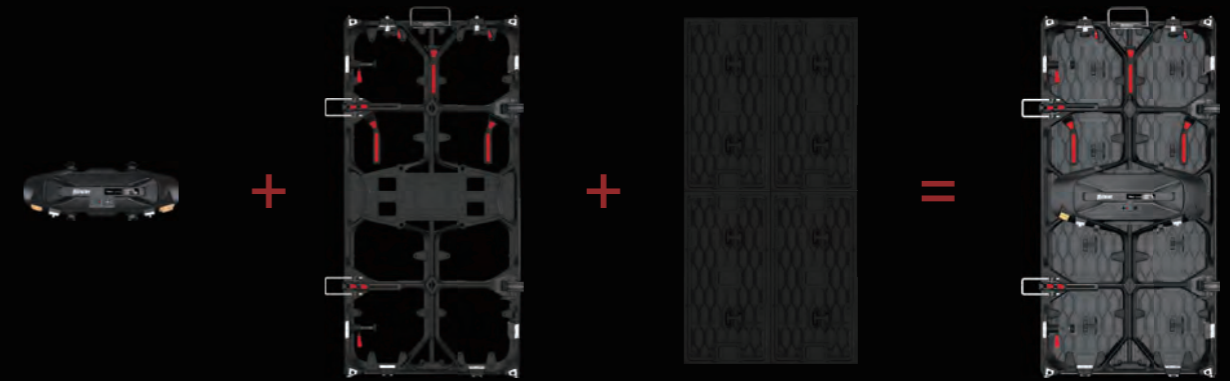

400-6645-658

04.2020

Shenzhen Dicolor Optoelectronics Co.,Ltd.

Appearance

Product specifications

Product	MA-290	MA-390	MA-480	MA-590
Pixel Pitch (mm)	2.97	3.91	4.81	5.95
Cabinet size (WxHxD/mm)	500x500x80	500x1000x80 500x500x80	500x1000x80 500x500x80	500x1000x80 500x500x80
Cabinet Resolution	168x168	128x256 128x128	104x208 104x104	84x168 84x84
Cabinet Weight (Kg)	8	13.5 / 8	13.5 / 8	13.5 / 8
Brightness (Nits)	4500	4500	5000	5000
Refresh Rate (Hz)	≥3840	≥3840	≥3840	≥3840
Gray Scale (Bit)	14	14	14	14
IP Rating (Front/Rear)	IP65/IP54	IP65/IP54	IP65/IP54	IP65/IP54
Max./Avg Power Consumption(W/m ²)	800/267	735/245	800/267	800/267
Curve	±5°	±10°	±10°	±15°

Modular Design

Universal switch of module, power box and cabinet.

Fast & Easy

Fully front and back maintenance, Easy installation.

Curve Design

More options for your stage design(optional).

Safety

Anti-bump design for cabinets and PCB welding plate.

Mixed Splicing

500x500mm and 500x1000mm cabinets can be easily spliced up and down, greatly satisfy different location usage.